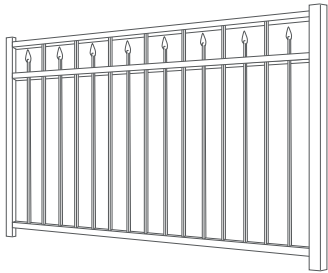

Flat top panel with alternating pressed point pickets.

Rail 1" SQ. (.060") Picket 5/8" (.045")
 Air Space 3.83" Width 72"
 Heights 48", 54", 60", 72"

MONROE

A clean and simple design with no pickets above the top rail.

Rail 1" SQ. (.060") Picket 5/8" (.045")
 Air Space 3.83" Width 72"
 Heights 48", 54", 60", 72"

LAFAYETTE

A secure and elegant design with pressed point pickets.

Rail 1" SQ. (.060") Picket 5/8" (.045")
 Air Space 3.83" Width 72"
 Heights 48", 54", 60", 72"

CORONET MODIFIED

Flat top panel with alternating pressed point pickets and flush bottom.

Rail 1" SQ. (.060") Picket 5/8" (.045")
 Air Space 3.83" Width 72"
 Heights 48", 54", 60", 72"

MONROE MODIFIED

Clean lines with a flat top and flush bottom.

Rail 1" SQ. (.060") Picket 5/8" (.045")
 Air Space 3.83" Width 72"
 Heights 48", 54", 60", 72"

PUPPY PICKET

The perfect solution to keep small pets safely contained in your yard with a flat top panel style.