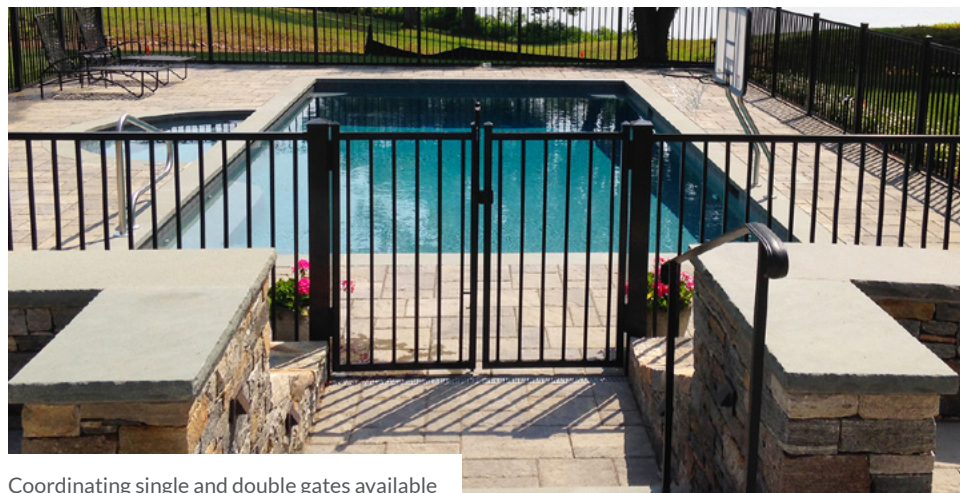

Factory pre-assembled for maximum efficiency.

Simple, changeable pickets for unforeseen jobsite challenges.

Panels can easily be cut down to fit smaller openings for maximum flexibility.

Rackability available to more than 30" to fit most elevation shifts.

Rail 1" SQ. (.060") Picket 5/8" (.045")
 Air Space 1.596" Width 72"
 Heights 48", 54", 60", 72"

TEMPO

Security meets simplicity, featuring a flat top and flush bottom.

Rail 1" SQ. (.060") Picket 5/8" or 3/4"
 Air Space 3.83" Width 72"
 Heights 48", 54", 60", 72"