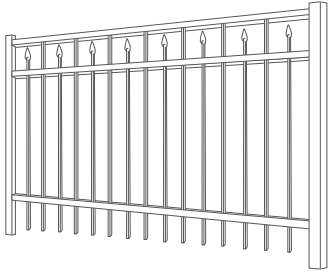

Factory pre-assembled for maximum efficiency.

Simple, changeable pickets for unforeseen jobsite challenges.

Panels can easily be cut down to fit smaller openings for maximum flexibility.

Rackability available to more than 30" to fit most elevation shifts.

AAMA 2603 powder paint in a popular Black finish.

See the entire line and start your project at

TRUEBOUNDFENCING.COM

PANEL STYLES

FINISH 

RAIL OPTIONS   

THE ORNAMENTAL ALUMINUM COLLECTION

CORONET

Flat top panel with alternating pressed point pickets.

Rail 1" SQ. (.060") Picket 5/8" (.045")
 Air Space 3.83" Width 72"
 Heights 48", 54", 60", 72"

MONROE

A clean and simple design with no pickets above the top rail.

Rail 1" SQ. (.060") Picket 5/8" (.045")
 Air Space 3.83" Width 72"
 Heights 48", 54", 60", 72"

LAFAYETTE

A secure and elegant design with pressed point pickets.

Rail 1" SQ. (.060") Picket 5/8" (.045")
 Air Space 3.83" Width 72"
 Heights 48", 54", 60", 72"