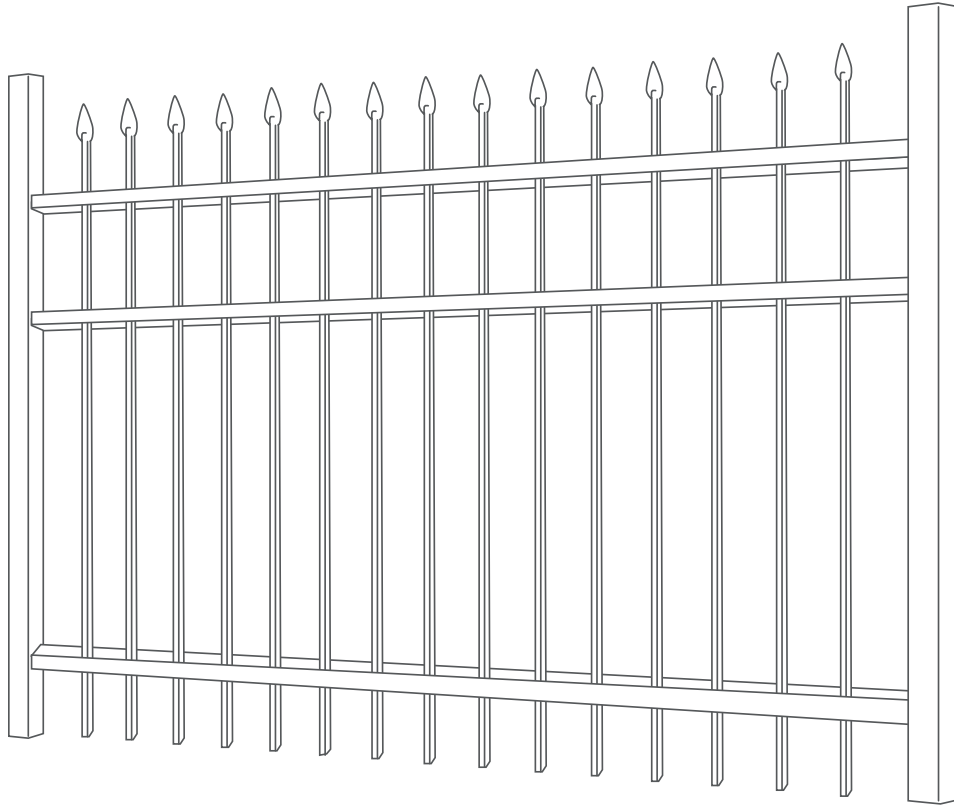

## DESCRIPTION

A secure and elegant design with pressed point pickets.

## RAIL OPTIONS

## SPECS

Rail	1" SQ. (.060")
Picket	5/8" (.045")
Air Space	3.83"
Width	72"
Heights	48", 54", 60", 72"

See the entire line and start your project at

[TRUEBOUNDFENCING.COM](http://TRUEBOUNDFENCING.COM)