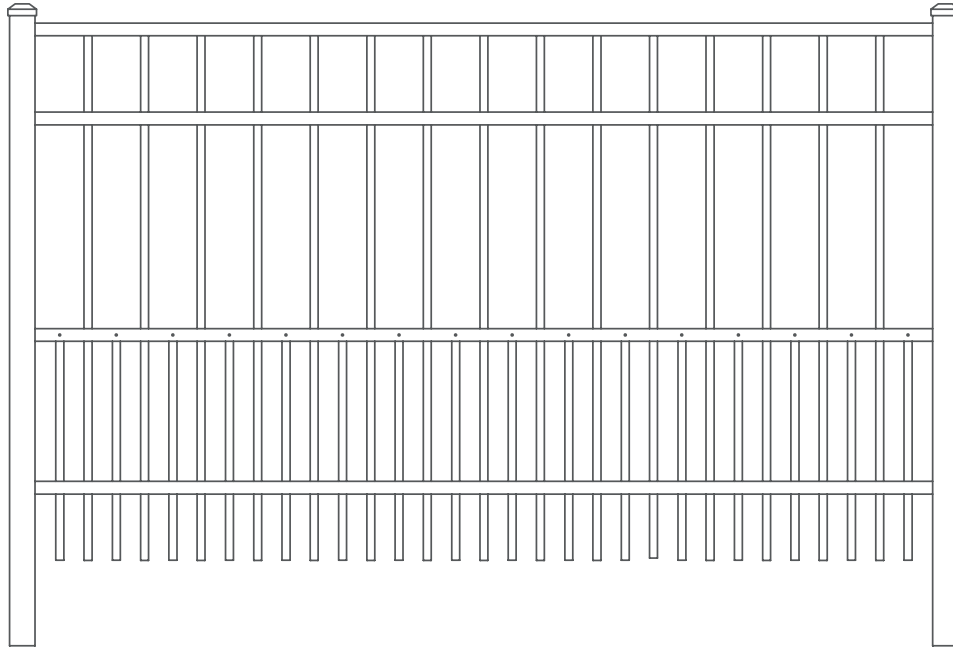

Puppy Picket

DESCRIPTION

The perfect solution to keep small pets safely contained in your yard with a flat top panel style.

RAIL OPTIONS

FINISH

SPECS

Rail	1" SQ. (.060")
Picket	5/8" (.045")
Air Space	1.596"
Width	72"
Heights	48", 54", 60", 72"